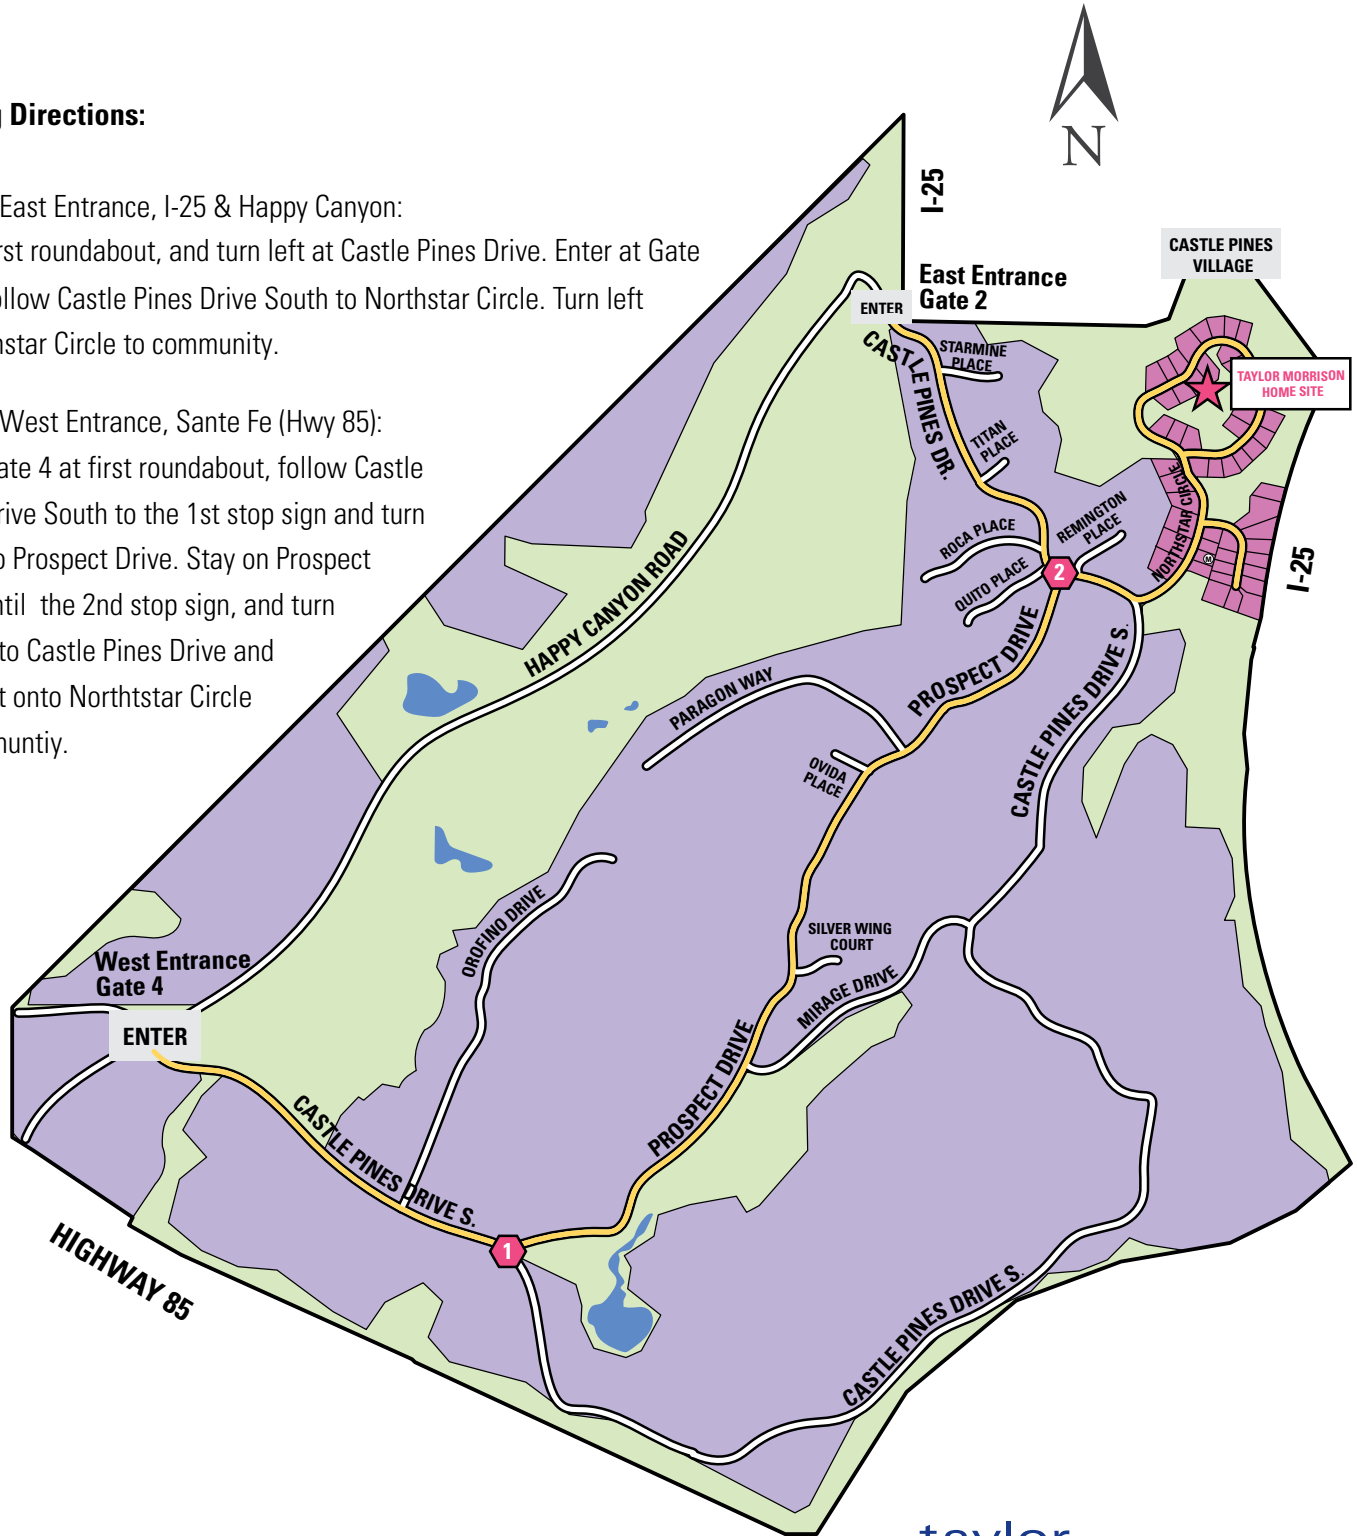

Driving Directions:

- From East Entrance, I-25 & Happy Canyon:
  Go to first roundabout, and turn left at Castle Pines Drive. Enter at Gate 2 and follow Castle Pines Drive South to Northstar Circle. Turn left at Northstar Circle to community.
- From West Entrance, Sante Fe (Hwy 85):
  Go to Gate 4 at first roundabout, follow Castle Pines Drive South to the 1st stop sign and turn left onto Prospect Drive. Stay on Prospect Drive until the 2nd stop sign, and turn right onto Castle Pines Drive and then left onto Northstar Circle to community.

taylor
morrison

Homes Inspired by You