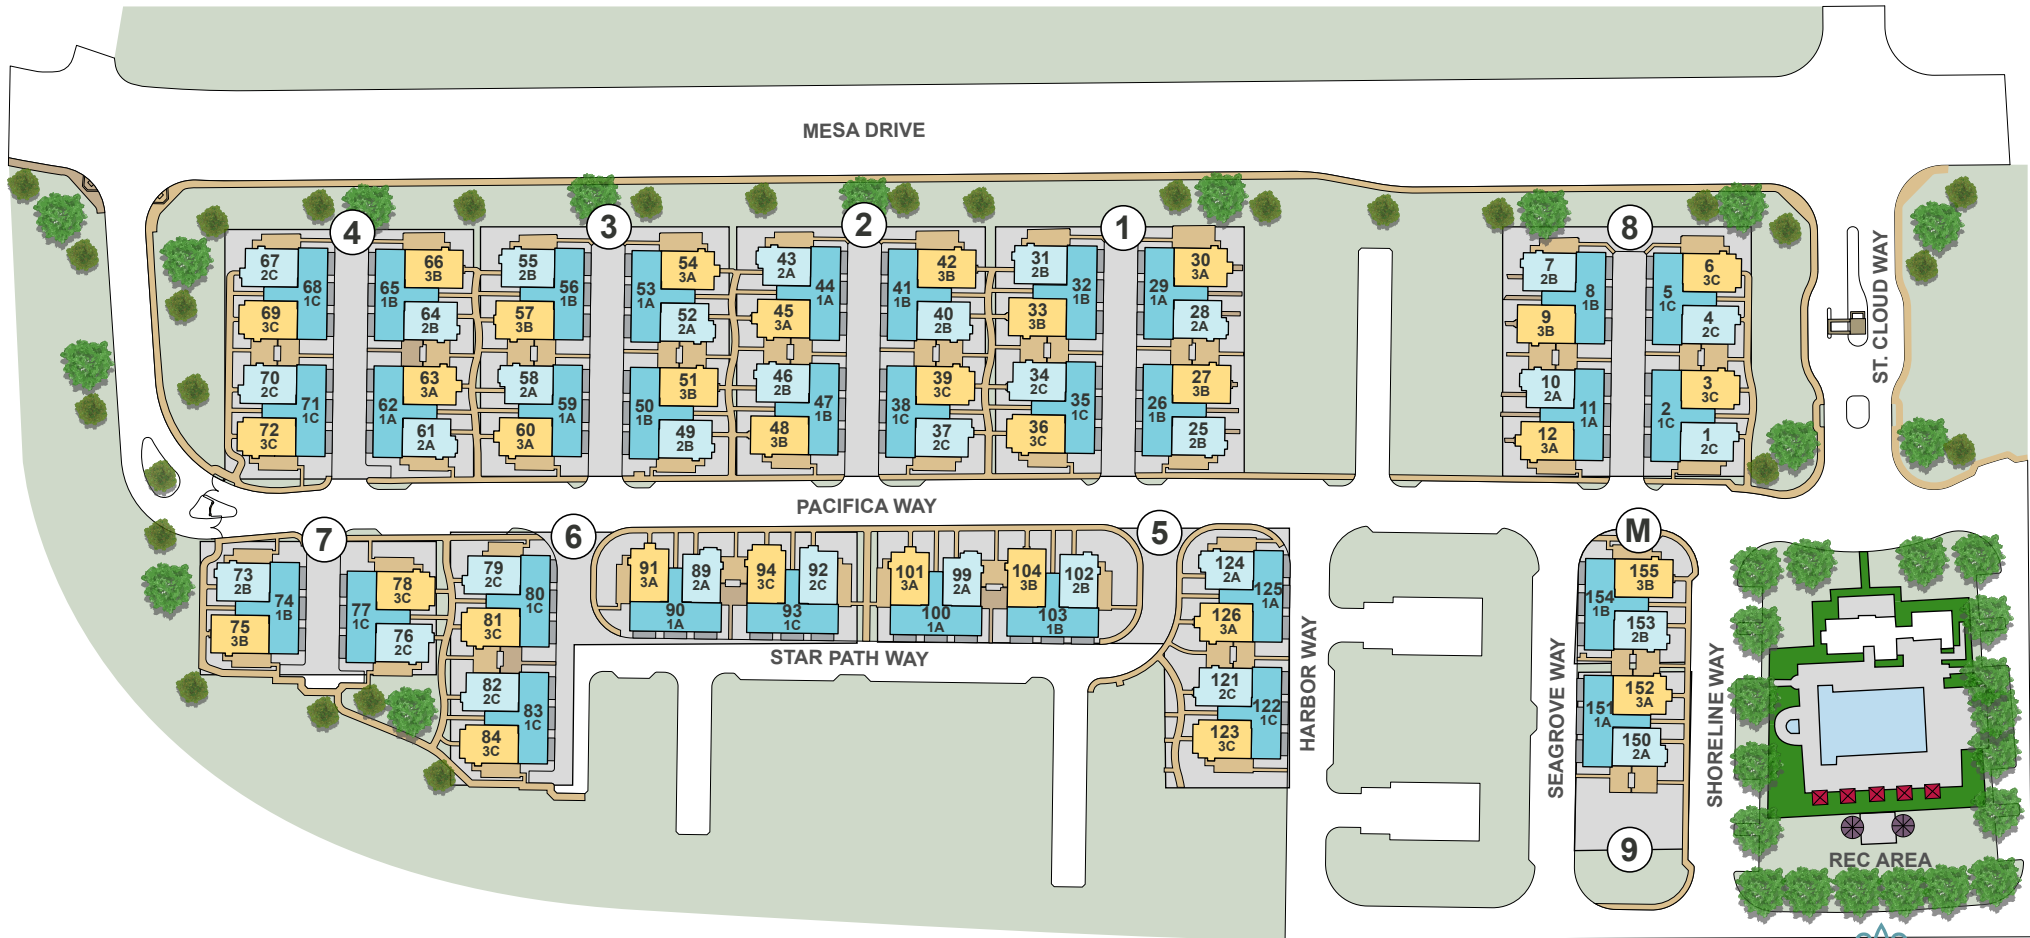

COTTAGES

at St. Cloud

Legend

Residences	1	2	3	M	Model
Phase Numbers	1	2	3	4	
	5	6	7	8	

OCEAN
5 MILES

- CLUBHOUSE
- JUNIOR OLYMPIC POOL
- SPA
- BBQ
- FITNESS ROOM
- KITCHENETTE
- OUTDOOR SHOWERS
- RESTROOMS

This site plan is not intended as a legal description. The depiction of the property boundaries and building locations is meant to serve only as a general guide. The actual boundaries and building locations will differ to some extent from the above depiction. Ask Sales Representative for details.