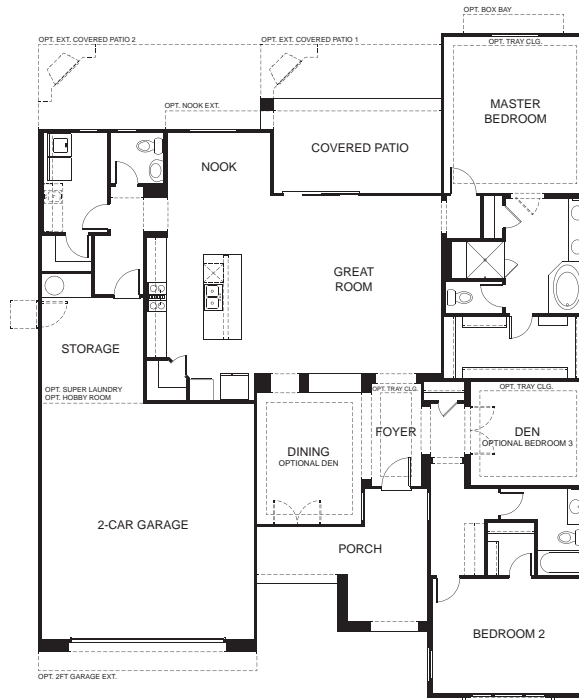

Pocket Office
I.L.O. Powder
(Optional Cabinets Shown)

Multi-Slide Door at Great Room

Hobby Room
(Optional Cabinets and
Island Shown)

Super Laundry
(Optional Owner's Entry Cubbies,
Optional Laundry Cabinets and
Optional Sink Shown)

Master Bath 1

Bedroom 3 I.L.O. Den

Den I.L.O. Dining
(Optional Tray Ceiling and
Optional Double Doors Shown)

Master Bedroom 2

Master Bedroom 2 Bath 1

Multi-Generational Suite
(Optional Kitchenette in Sitting Room Shown)

Cinema
2,313 SQ. FT.

An elegant foyer and formal dining room create an impressive and welcoming entry to a masterpiece home design. Amazingly open living areas leading to outdoor spaces provide endless opportunities for relaxation or entertainment. A 2-car garage with storage is included.