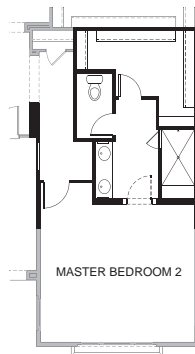

Master Bath 1

Bedroom 3 I.L.O. Den

Den I.L.O. Dining
(Optional Tray Ceiling and
Optional Double Doors Shown)

Master Bedroom 2

Master Bedroom 2 Bath 1

Multi-Generational Suite
(Optional Kitchenette in Sitting Room Shown)

Cinema
2,313 SQ. FT.

An elegant foyer and formal dining room create an impressive and welcoming entry to a masterpiece home design. Amazingly open living areas leading to outdoor spaces provide endless opportunities for relaxation or entertainment. A 2-car garage with storage is included.