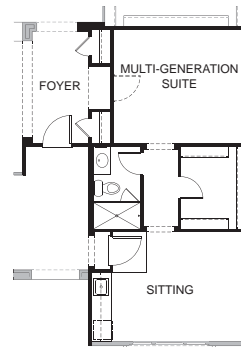

Pocket Office
I.L.O. Powder
(Optional Cabinets Shown)

Multi-Slide Door at Great Room

Hobby Room
(Optional Cabinets and
Island Shown)

Super Laundry
(Optional Owner's Entry Cubbies,
Optional Laundry Cabinets and
Optional Sink Shown)

Master Bath 1

Bedroom 3 I.L.O. Den

Den I.L.O. Dining
(Optional Tray Ceiling and
Optional Double Doors Shown)

Master Bedroom 2

Master Bedroom 2 Bath 1

Multi-Generational Suite
(Optional Kitchenette in Sitting Room Shown)

Cinema
2,313 SQ. FT.

An elegant foyer and formal dining room create an impressive and welcoming entry to a masterpiece home design. Amazingly open living areas leading to outdoor spaces provide endless opportunities for relaxation or entertainment. A 2-car garage with storage is included.