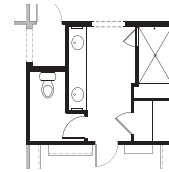

Pocket Office
I.L.O. Powder
(Optional Cabinets Shown)

Multi-Slide Door at Great Room

Hobby Room
(Optional Cabinets and
Island Shown)

Super Laundry
(Optional Owner's Entry Cubbies,
Optional Laundry Cabinets and
Optional Sink Shown)

Master Bath 1

Bedroom 3 I.L.O. Den

Den I.L.O. Dining
(Optional Tray Ceiling and
Optional Double Doors Shown)

Master Bedroom 2

Master Bedroom 2 Bath 1

Multi-Generational Suite
(Optional Kitchenette in Sitting Room Shown)

Cinema
2,313 SQ. FT.

An elegant foyer and formal dining room create an impressive and welcoming entry to a masterpiece home design. Amazingly open living areas leading to outdoor spaces provide endless opportunities for relaxation or entertainment. A 2-car garage with storage is included.