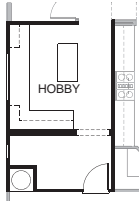

Pocket Office
I.L.O. Powder
(Optional Cabinets Shown)

Multi-Slide Door at Great Room

Hobby Room
(Optional Cabinets and
Island Shown)

Super Laundry
(Optional Owner's Entry Cubbies,
Optional Laundry Cabinets and
Optional Sink Shown)

Master Bath 1

Bedroom 3 I.L.O. Den

Den I.L.O. Dining
(Optional Tray Ceiling and
Optional Double Doors Shown)

Master Bedroom 2

Master Bedroom 2 Bath 1

Multi-Generational Suite
(Optional Kitchenette in Sitting Room Shown)

Cinema
2,313 SQ. FT.

An elegant foyer and formal dining room create an impressive and welcoming entry to a masterpiece home design. Amazingly open living areas leading to outdoor spaces provide endless opportunities for relaxation or entertainment. A 2-car garage with storage is included.