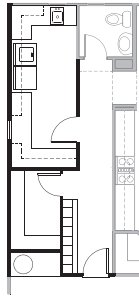

Pocket Office
I.L.O. Powder
(Optional Cabinets Shown)

Multi-Slide Door at Great Room

Hobby Room
(Optional Cabinets and
Island Shown)

Super Laundry
(Optional Owner's Entry Cubbies,
Optional Laundry Cabinets and
Optional Sink Shown)

Master Bath 1

Bedroom 3 I.L.O. Den

Den I.L.O. Dining
(Optional Tray Ceiling and
Optional Double Doors Shown)

Master Bedroom 2

Master Bedroom 2 Bath 1

Multi-Generational Suite
(Optional Kitchenette in Sitting Room Shown)

Cinema
2,313 SQ. FT.

An elegant foyer and formal dining room create an impressive and welcoming entry to a masterpiece home design. Amazingly open living areas leading to outdoor spaces provide endless opportunities for relaxation or entertainment. A 2-car garage with storage is included.