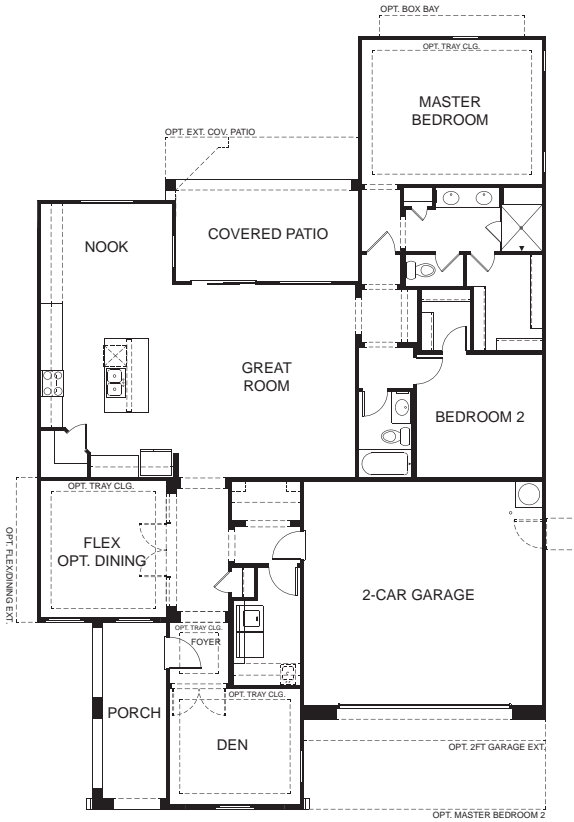

DIRECTOR SERIES

SPANISH COLONIAL

TUSCAN

DESERT PRAIRIE

London

Elevations subject to change per floor plan combinations.

RETIRE FROM WORK, *not life*™

DIRECTOR SERIES

Master Bedroom 2

Double Doors to Flex/Dining
(Optional Tray Ceiling Shown)

Flex/Dining Extension
(Optional Tray Ceiling Shown)

Double Doors to Den
(Optional Tray Ceiling Shown)

London
1,952 SQ. FT.

Entertaining has never been easier, whether you are cooking or catering. When your party is over you can relax in your luxurious Master Bedroom. If you have house guests, they can enjoy the privacy and comfort of a dual master suite and you can enjoy wonderful visits from friends and family.