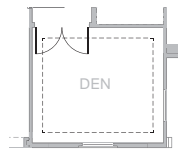

Master Bedroom 2

Double Doors to Flex/Dining
(Optional Tray Ceiling Shown)

Flex/Dining Extension
(Optional Tray Ceiling Shown)

Double Doors to Den
(Optional Tray Ceiling Shown)

London
1,952 SQ. FT.

Entertaining has never been easier, whether you are cooking or catering. When your party is over you can relax in your luxurious Master Bedroom. If you have house guests, they can enjoy the privacy and comfort of a dual master suite and you can enjoy wonderful visits from friends and family.