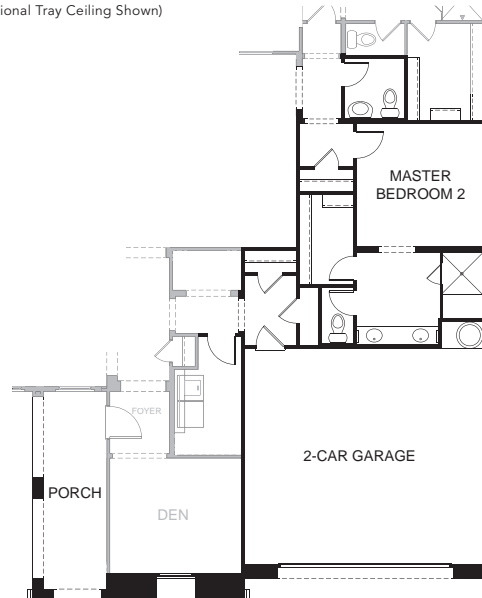

DIRECTOR SERIES

SPANISH COLONIAL

TUSCAN

DESERT PRAIRIE

London

Elevations subject to change per floor plan combinations.

RETIRE FROM WORK, *not life*™

DIRECTOR SERIES

Master Bedroom 2

Double Doors to Flex/Dining
(Optional Tray Ceiling Shown)

Flex/Dining Extension
(Optional Tray Ceiling Shown)

Double Doors to Den
(Optional Tray Ceiling Shown)

London
1,952 SQ. FT.

Entertaining has never been easier, whether you are cooking or catering. When your party is over you can relax in your luxurious Master Bedroom. If you have house guests, they can enjoy the privacy and comfort of a dual master suite and you can enjoy wonderful visits from friends and family.