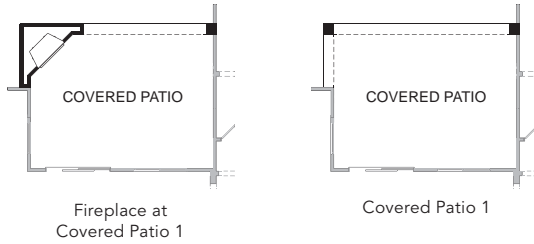

Master Bedroom 2

Double Doors to Flex/Dining
(Optional Tray Ceiling Shown)

Flex/Dining Extension
(Optional Tray Ceiling Shown)

Double Doors to Den
(Optional Tray Ceiling Shown)

London
1,952 SQ. FT.

Entertaining has never been easier, whether you are cooking or catering. When your party is over you can relax in your luxurious Master Bedroom. If you have house guests, they can enjoy the privacy and comfort of a dual master suite and you can enjoy wonderful visits from friends and family.